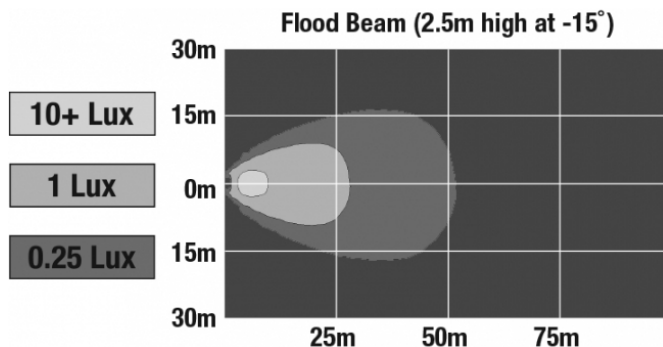

## PHOTOMETRIC SPECIFICATIONS

**Raw Lumen Output** 1,080  
**Effective Lumen Output** 780  
**Nominal LED Color Temperature** 5000 K  
**Beam Pattern(s)** Forward Lighting - Flood (Standard)