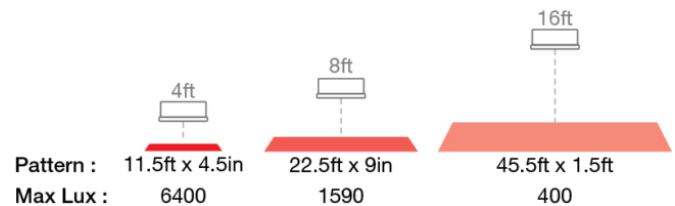

LED Warning and Safety Light - Model 529

PRODUCT INFORMATION

Description	12-24V LED Big Red Stripe Warning and Safety Light
Height	59.50 mm / 2.34 in
Width	473.50 mm / 18.64 in
Depth	54.50 mm / 2.15 in
Shape	Rectangular
Outer Lens Material	Polycarbonate
Outer Lens Color	Clear
Housing Material	Aluminum
Housing Color	Black
Bezel Color	Black
Mounting Hardware Description	(x1) M8-1.25 x 25mm SS Carriage Bolt
Mounting Type	Pedestal
Minimum Operating Temperature	-40 °C / -40 °F
Maximum Operating Temperature	65 °C / 149 °F
Connector or Wiring	Deutsch DT04-3P
Mating Connector	Deutsch DT06-3S
Product Weight	2.85 lbs / 1.29 kgs
Shipping Weight	6.33 lbs / 2.87 kgs
Additional Information	For Flash mode: Both Black and White Wires must be connected to negative (-)

IEC IP67

IEC IP69K

Tested to ECE Reg. 10
(Radiated Emissions only)

PHOTOMETRIC SPECIFICATIONS

Raw Lumen Output	3,350
Effective Lumen Output	886
Candela Output	8,530
Beam Pattern(s)	Warning - Flashing Warning Warning - Keep Out Zone
Flash Rate 1	1 Flash/Second