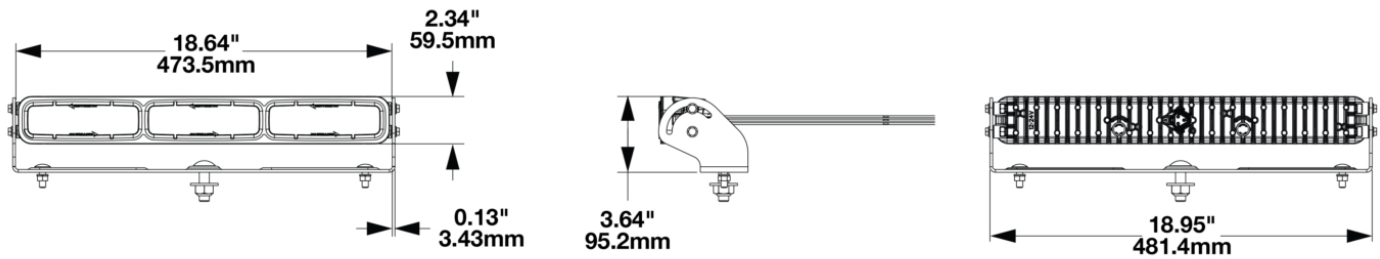

LED Warning and Safety Light - Model 529

PRODUCT INFORMATION

Description	12-24V LED Big Red Stripe Warning and Safety Light
Height	59.50 mm / 2.34 in
Width	473.50 mm / 18.64 in
Depth	54.50 mm / 2.15 in
Shape	Rectangular
Outer Lens Material	Polycarbonate
Outer Lens Color	Clear
Housing Material	Aluminum
Housing Color	Black
Bezel Color	Black
Mounting Hardware Description	(x1) M8-1.25 x 25mm SS Carriage Bolt
Mounting Type	Pedestal
Minimum Operating Temperature	-40 °C / -40 °F
Maximum Operating Temperature	65 °C / 149 °F
Connector or Wiring	Deutsch DT04-3P
Mating Connector	Deutsch DT06-3S
Product Weight	2.85 lbs / 1.29 kgs
Shipping Weight	6.33 lbs / 2.87 kgs
Additional Information	For Flash mode: Both Black and White Wires must be connected to negative (-)

PRODUCT DIMENSIONS

ELECTRICAL SPECIFICATIONS

Input Voltage	12-24V DC
Operating Voltage	9-33V DC
Transient Spike Protection	330V Peak @ 1 HZ-100 Pulses
Yellow Wire	Steady State On
White Wire	Flash 1 Hz
Black Wire	Ground
Current Draw	3.70A @ 12V DC (Keep Out Zone)
	3.70A @ 12V DC (Flashing)
	2.30A @ 24V DC (Keep Out Zone)
	2.30A @ 24V DC (Flashing)

IEC IP67

IEC IP69K

Tested to ECE Reg. 10
(Radiated Emissions only)

PHOTOMETRIC SPECIFICATIONS

Raw Lumen Output	3,350
Effective Lumen Output	886
Candela Output	8,530
Beam Pattern(s)	Warning - Flashing Warning Warning - Keep Out Zone
Flash Rate 1	1 Flash/Second